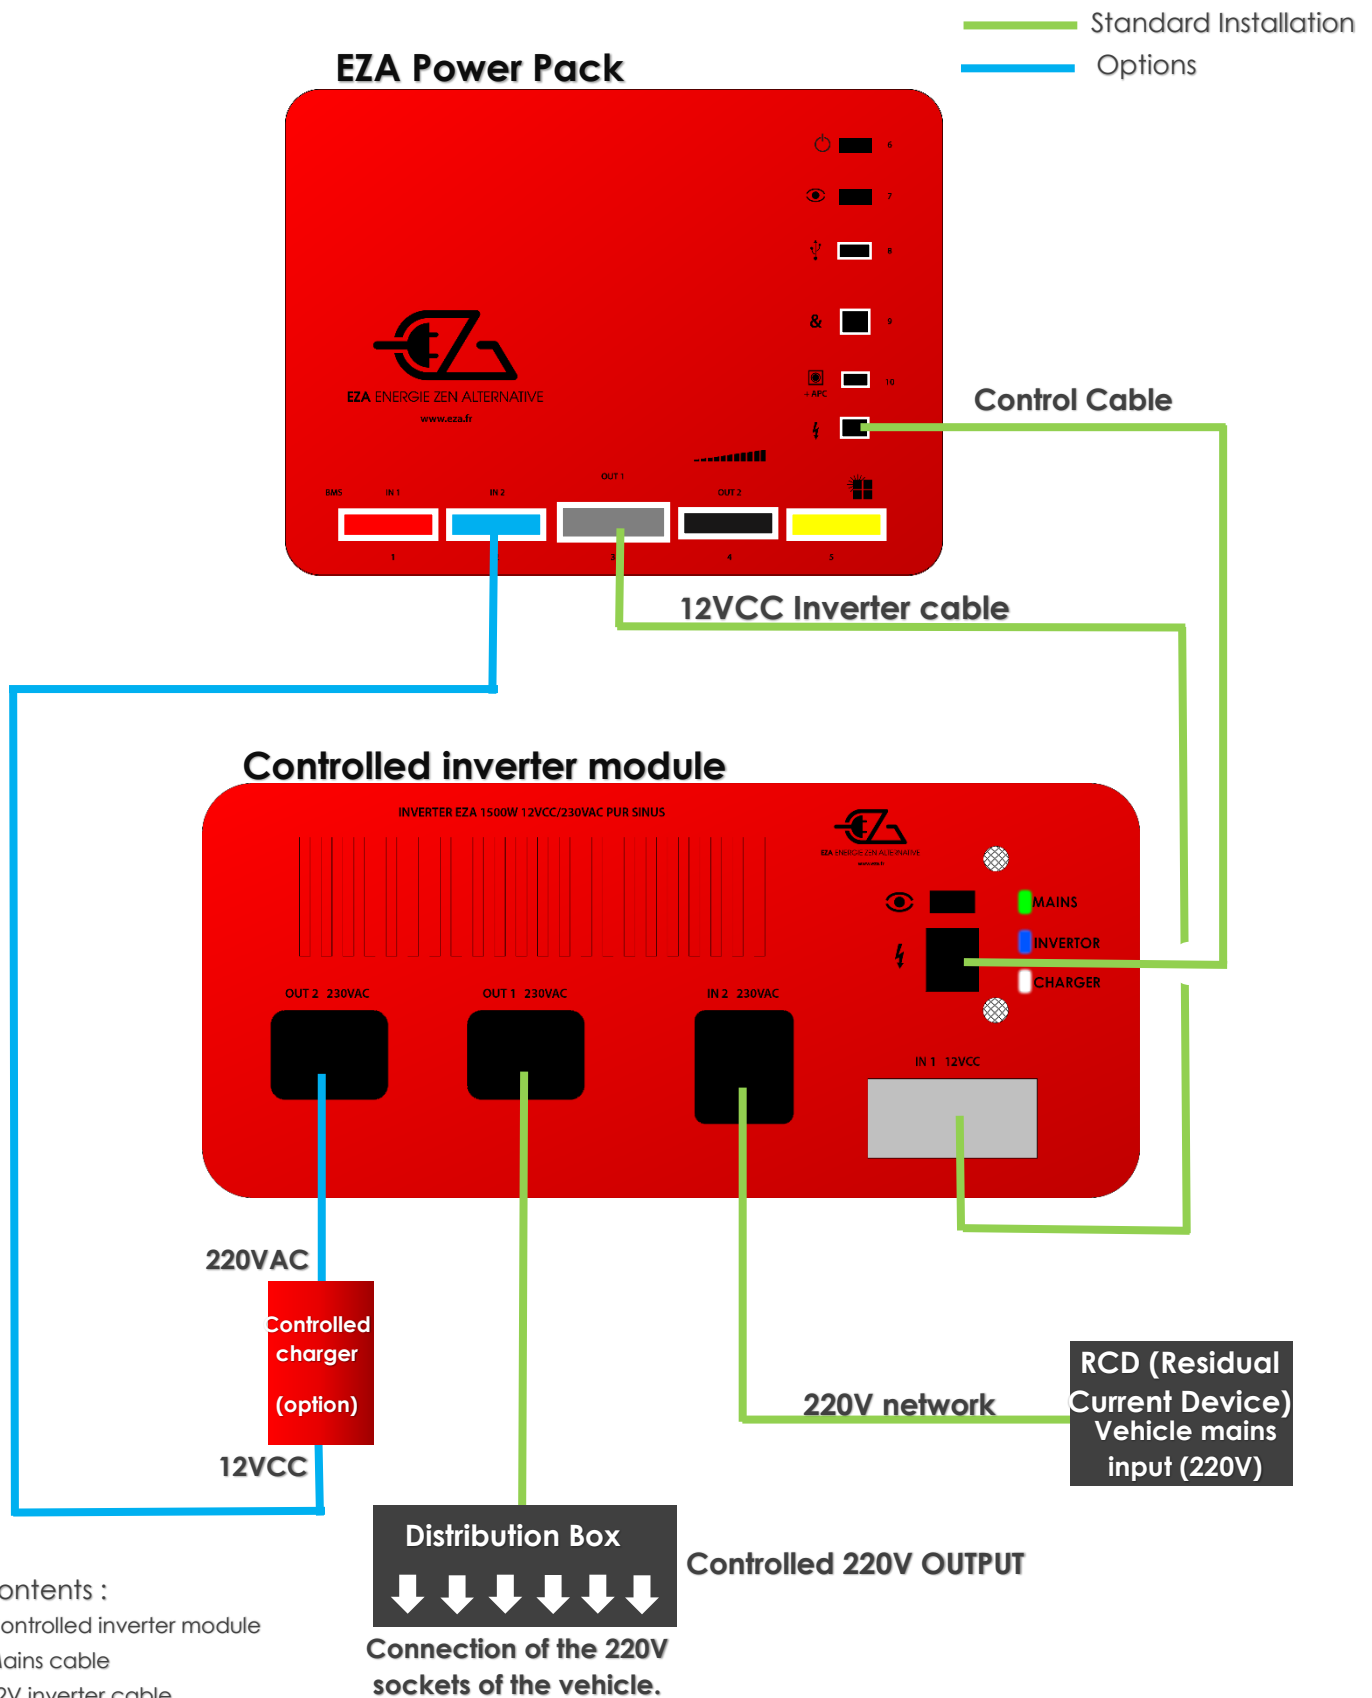

# Installation Drawing

## Controlled Inverter Module

KIT contents :

- Controlled inverter module
- Mains cable
- 12V inverter cable
- SB120/12VCC inverter cable
- Control cable
- Distribution box with cable

Suivez-nous !

eza.fr