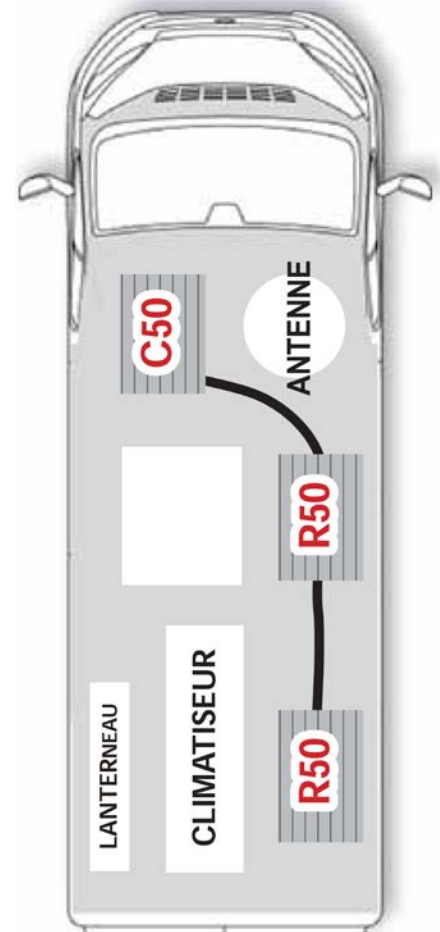

### PLAY ALONG AND CREATE YOUR OWN TETRISOL PUZZLE!

With the TETRISOL range of solar panels from EZA, you don't have to worry about the space available on the roof of your van!

When the space left on the roof of your VDL doesn't allow you to install a standard solar panel, TETRISOL photovoltaic panels are the solution for you!

With a choice of square or rectangular shapes, EZA's TETRISOL panels can be adapted to any configuration.

Made up of high-efficiency PERC cells, TETRISOL modules have a power output of 50W.

What's more, thanks to the «Plug & Play» MC4 connectors, up to 3 panels can be connected together in parallel, giving you an output of 150W (3 x 50W).

PRODUCT FEATURES	TETRISOL EZA PANELS	
	418179	418180
RATED POWER	50W	
TECHNOLOGY	PERC	
VOLTAGE AT MAX POWER	23,6V	
CURRENT AT MAX POWER	2,71A	
CELL EFFICIENCY	21,30%	
FRAME	BLACK ANODISED ALUMINIUM / SPECIAL VDL RAILS	
FIXING TYPE	BY MASTIC OR ADHESIVE BONDING 3M	
FINISH	BLACK RECTANGLE	BLACK SQUARE
DC CONNECTICAL	MC4 CONNECTIVITY	
PROTECTION / SAFETY	ANTI-RETURN DIODE / ANTI-UV CABLE	
DIMENSIONS OVERALL IN MM PRODUCT ( L x W x H )	918*350*44,5	628*510*44,5
WEIGHT	4,4KG	
SUPPLIED WITH	PREMOUNTED WITH 2M CABLE AND MC4 CONNECTORS	
CERTIFICATIONS, APPROVALS	CE compliant R10 environment, IP65	
WARRANTY	2 YEARS	